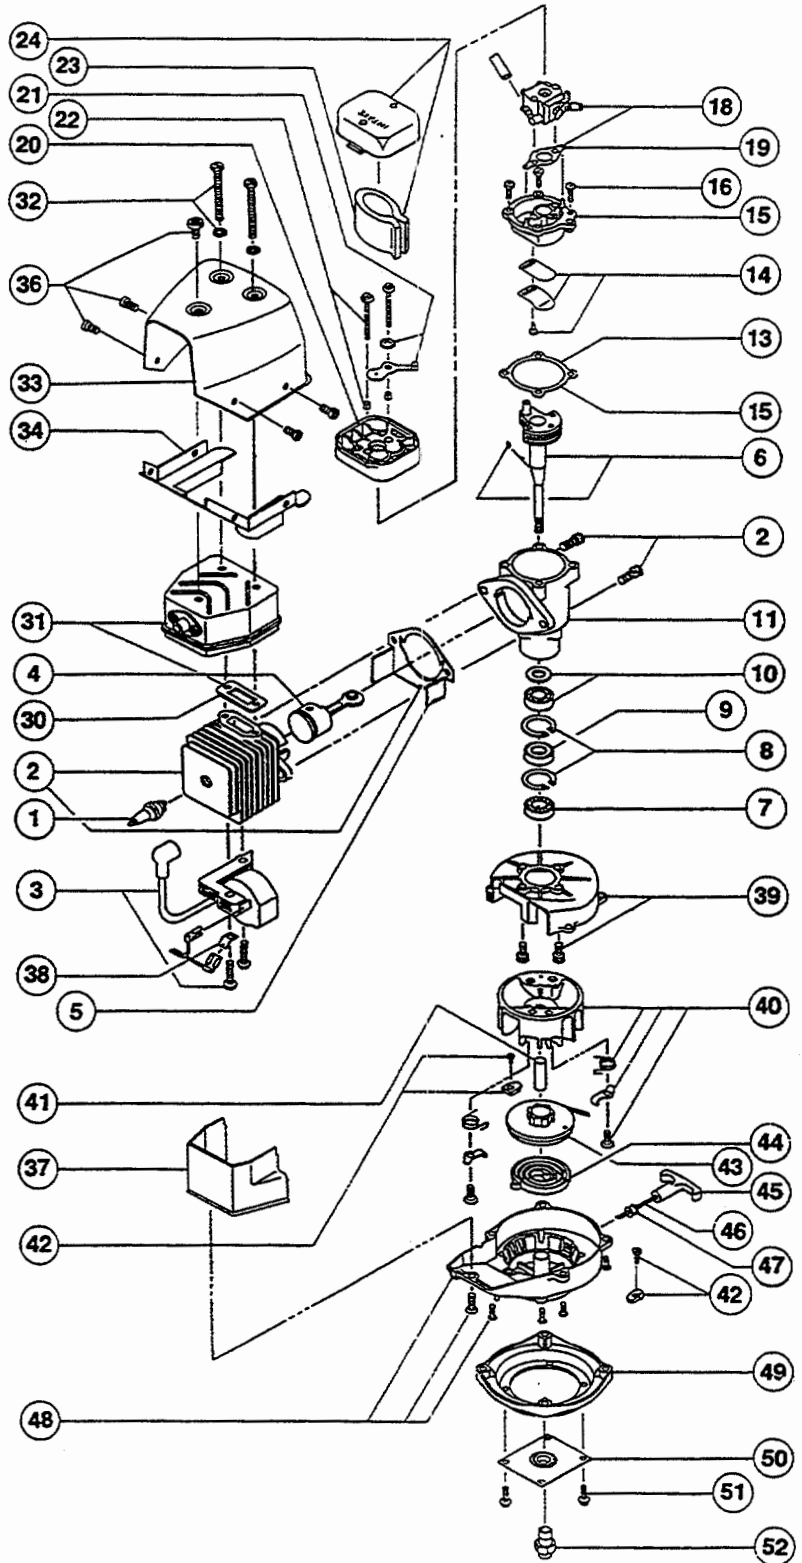

* not shown

The above part numbers are for serial numbers 810030501 thru 909014526.