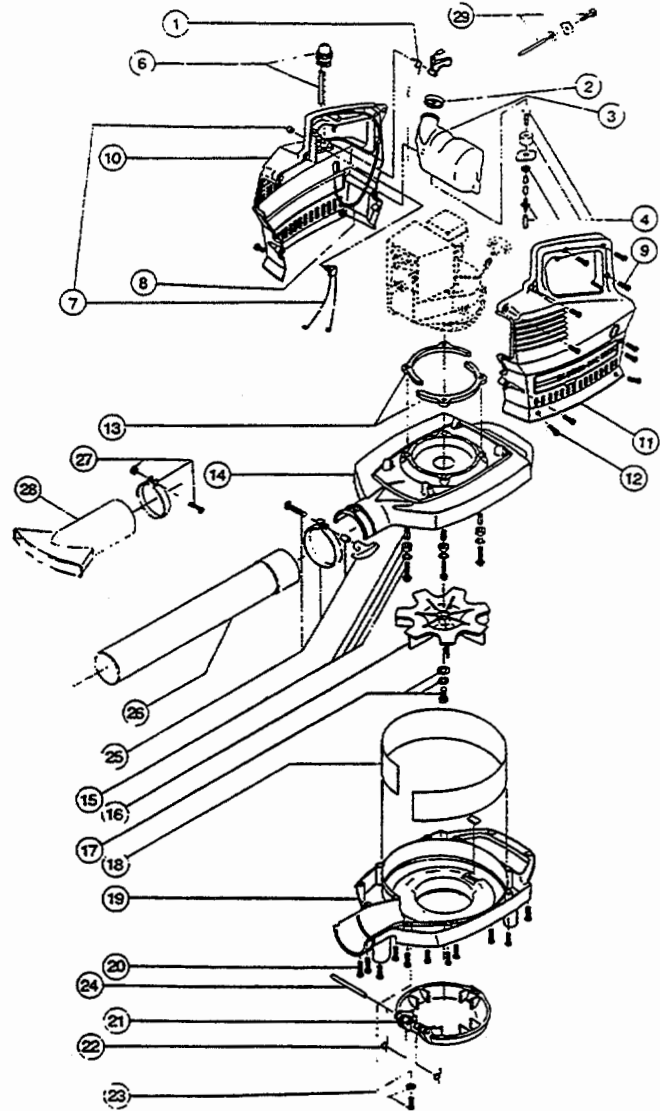

BLOWER VAC PARTS - IDC 300BV

Item	Part No.	Description
1	683400	Trigger Assembly
2	145562	Fuel Cap Assembly
3	147443	Fuel Tank
4	147036	Fuel Line Assembly
*5	147350	Complete Fuel Tank Assembly (items 2, 3, 4 and 29)
6	147351	Primer Bulb and Hose Assembly
7	147038	Switch and Lead Assembly
8	147039	Throttle Wire and Housing Assembly
9	682554	Mounting Screw Assembly
10	147644	Cover Assembly R.H.
11	147645	Cover Assembly L.H.
12	683395	Mounting Screw Assembly
13	147042	Engine Mount Set
14	147043	Upper Blower Housing
15	147044	Mounting Screw Assembly
16	147353	Impeller
17	147046	Mounting Bolt Assembly
18	147047	Impact Shield
19	147616	Lower Blower Housing
20	147049	Mounting Screw Assembly
21	147050	Intake Cover
22	147051	Spring Set
23	147052	Mounting Screw Assembly
24	147053	Hinge Shaft
25	147054	Clamp Assembly
26	147055	Blower Tube
27	683424	Clamp Assembly
28	145815	Fan Nozzle
29	147356	Fuel Return Line Assembly
30	147703	Upper Vacuum Tube Assembly
31	147705	Lower Vacuum Tube
32	147058	Adapter
33	147059	Clamp
34	147715	Vacuum Bag Assembly (includes items 32 and 33)
*35	145905	Wrench

Optional Accessories

- 682075 Shoulder Strap Assembly
- 153407 IDC or Ryan 2-Cycle Oil (4 oz. can)
- 147300 Gutter Clean-Out Kit
- 147172 Sweeper Attachment
- 147180 Extra-Large Leaf Bag

* not shown