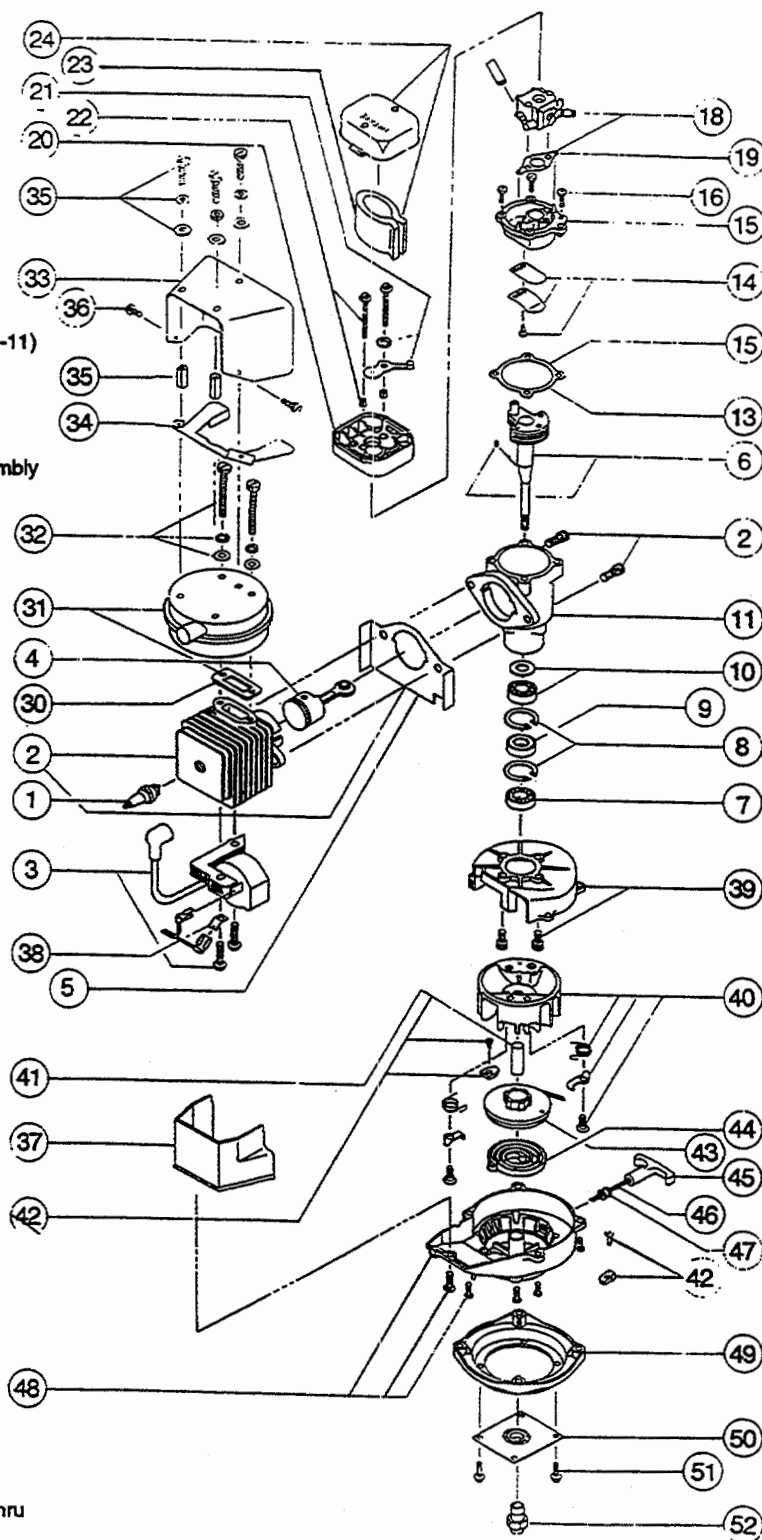

* not shown

The above part numbers are for serial numbers 809000000 thru 810030500.

BLOWER VAC PARTS - IDC 300BV

Item	Part No.	Description
1	683400	Trigger Assembly
2	145562	Fuel Cap Assembly
3	147443	Fuel Tank
4	147036	Fuel Line Assembly
*5	147350	Complete Fuel Tank Assembly (items 2, 3, 4 and 29)
6	147351	Primer Bulb and Hose Assembly
7	147038	Switch and Lead Assembly
8	147039	Throttle Wire and Housing Assembly
9	682554	Mounting Screw Assembly
10	147644	Cover Assembly R.H.
11	147645	Cover Assembly L.H.
12	683395	Mounting Screw Assembly
13	147042	Engine Mount Set
14	147043	Upper Blower Housing
15	147044	Mounting Screw Assembly
16	147353	Impeller
17	147046	Mounting Bolt Assembly
18	147047	Impact Shield
19	147616	Lower Blower Housing
20	147049	Mounting Screw Assembly
21	147050	Intake Cover
22	147051	Spring Set
23	147052	Mounting Screw Assembly
24	147053	Hinge Shaft
25	147054	Clamp Assembly
26	147055	Blower Tube
27	683424	Clamp Assembly
28	145815	Fan Nozzle
29	147356	Fuel Return Line Assembly
30	147703	Upper Vacuum Tube Assembly
31	147705	Lower Vacuum Tube
32	147058	Adapter
33	147059	Clamp
34	147715	Vacuum Bag Assembly (includes items 32 and 33)
*35	145905	Wrench